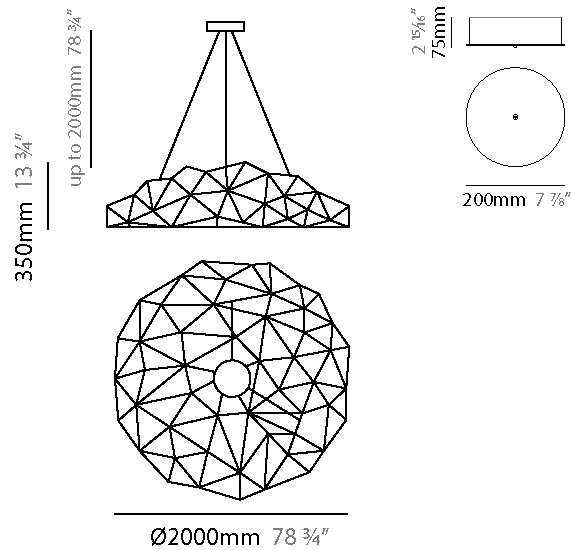

UNIVERSE DISC SUSPENSION

D101351-

base number   LED Dimming   Color Temperature   Finish Options

1. To build a product code in our configurator select the specify button on the base model # product page
2. To build a manual product code on this datasheet choose from the options listed below in blue font and add the suffix to the base model #

GENERAL

Series: Universe Disc
Partner: Quasar
Division: Design
Installation: Suspension
Product Type: Chandelier
Mounting Location: Ceiling

PHYSICAL

Shape: Round
Diameter (mm): 2000
Diameter (in): 78 ¾
Height (mm): 350
Height (in): 13 ¾
Max. Overall Height (mm): 2350
Max. Overall Height (in): 92 ½
Fixture Finish: [NIC / BRA / BBR](#)
Fixture Material: Metal
Upon Request: Custom Sizes

ELECTRICAL

Number of Lamps: 150 + 1
Lamp Type: LED Retrofit
Input Wattage (W): 56.5
Bulb Included: Bulb Included
Max. Wattage Per Lamp (W): 0.33 + 7
Lamp Base: E10 + GU10
Dimming: [Non-Dimming / Phase Dimming (120vac Only)](#)
Driver Included: Yes
Driver Location: Integrated
Driver Type: Constant Voltage - 120/277Vac
Driver Class: Class 2
Input Voltage (V): 120 - 277
Output Voltage (V): 12
Lamp Voltage (V): 12

LED

Color Temperature (°K): [2600 / 3000 / 3500](#)
Max. Delivered Lumen (lm): 3450 (2600K)
Lamp Life (hrs): 20000

OPTICAL

RATINGS AND CERTIFICATIONS

Certified By: Certified for North American Standards
IP rating: IP20